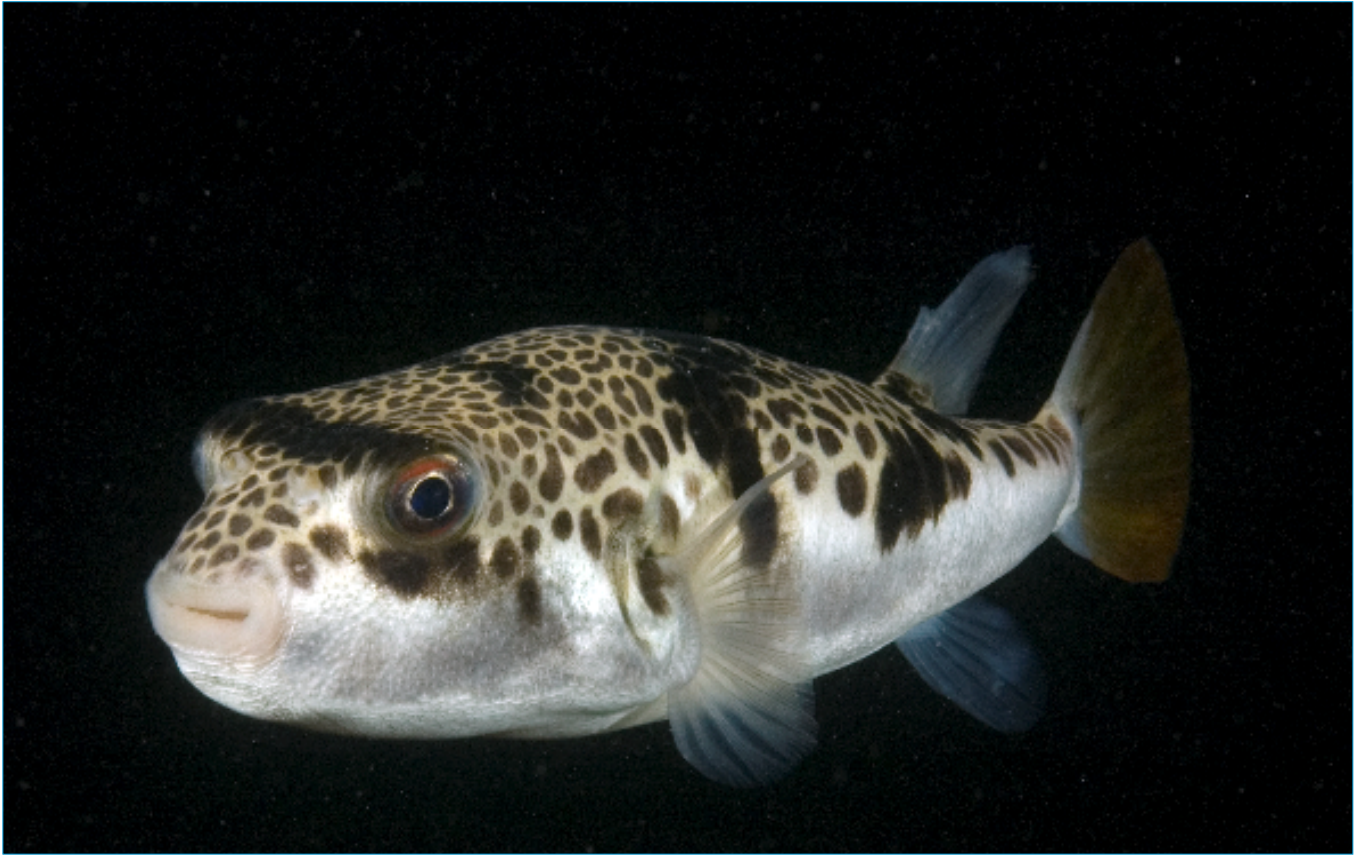

Smooth Toadfish

Tetractenos glaber

Smooth Toadfish, *Tetractenos glaber*, photo courtesy of Mark Norman.

Also known as the Toadie, this fish is very common in shallow bays and inlets in Victorian waters. It has leopard-like spots and bars across the top of the body, with adults possessing an orange eye and tail. Like all pufferfish, it can inflate itself using a flap in the throat to gulp water or air. This fish is poisonous, its flesh and organs containing the powerful neurotoxin tetrodotoxin.